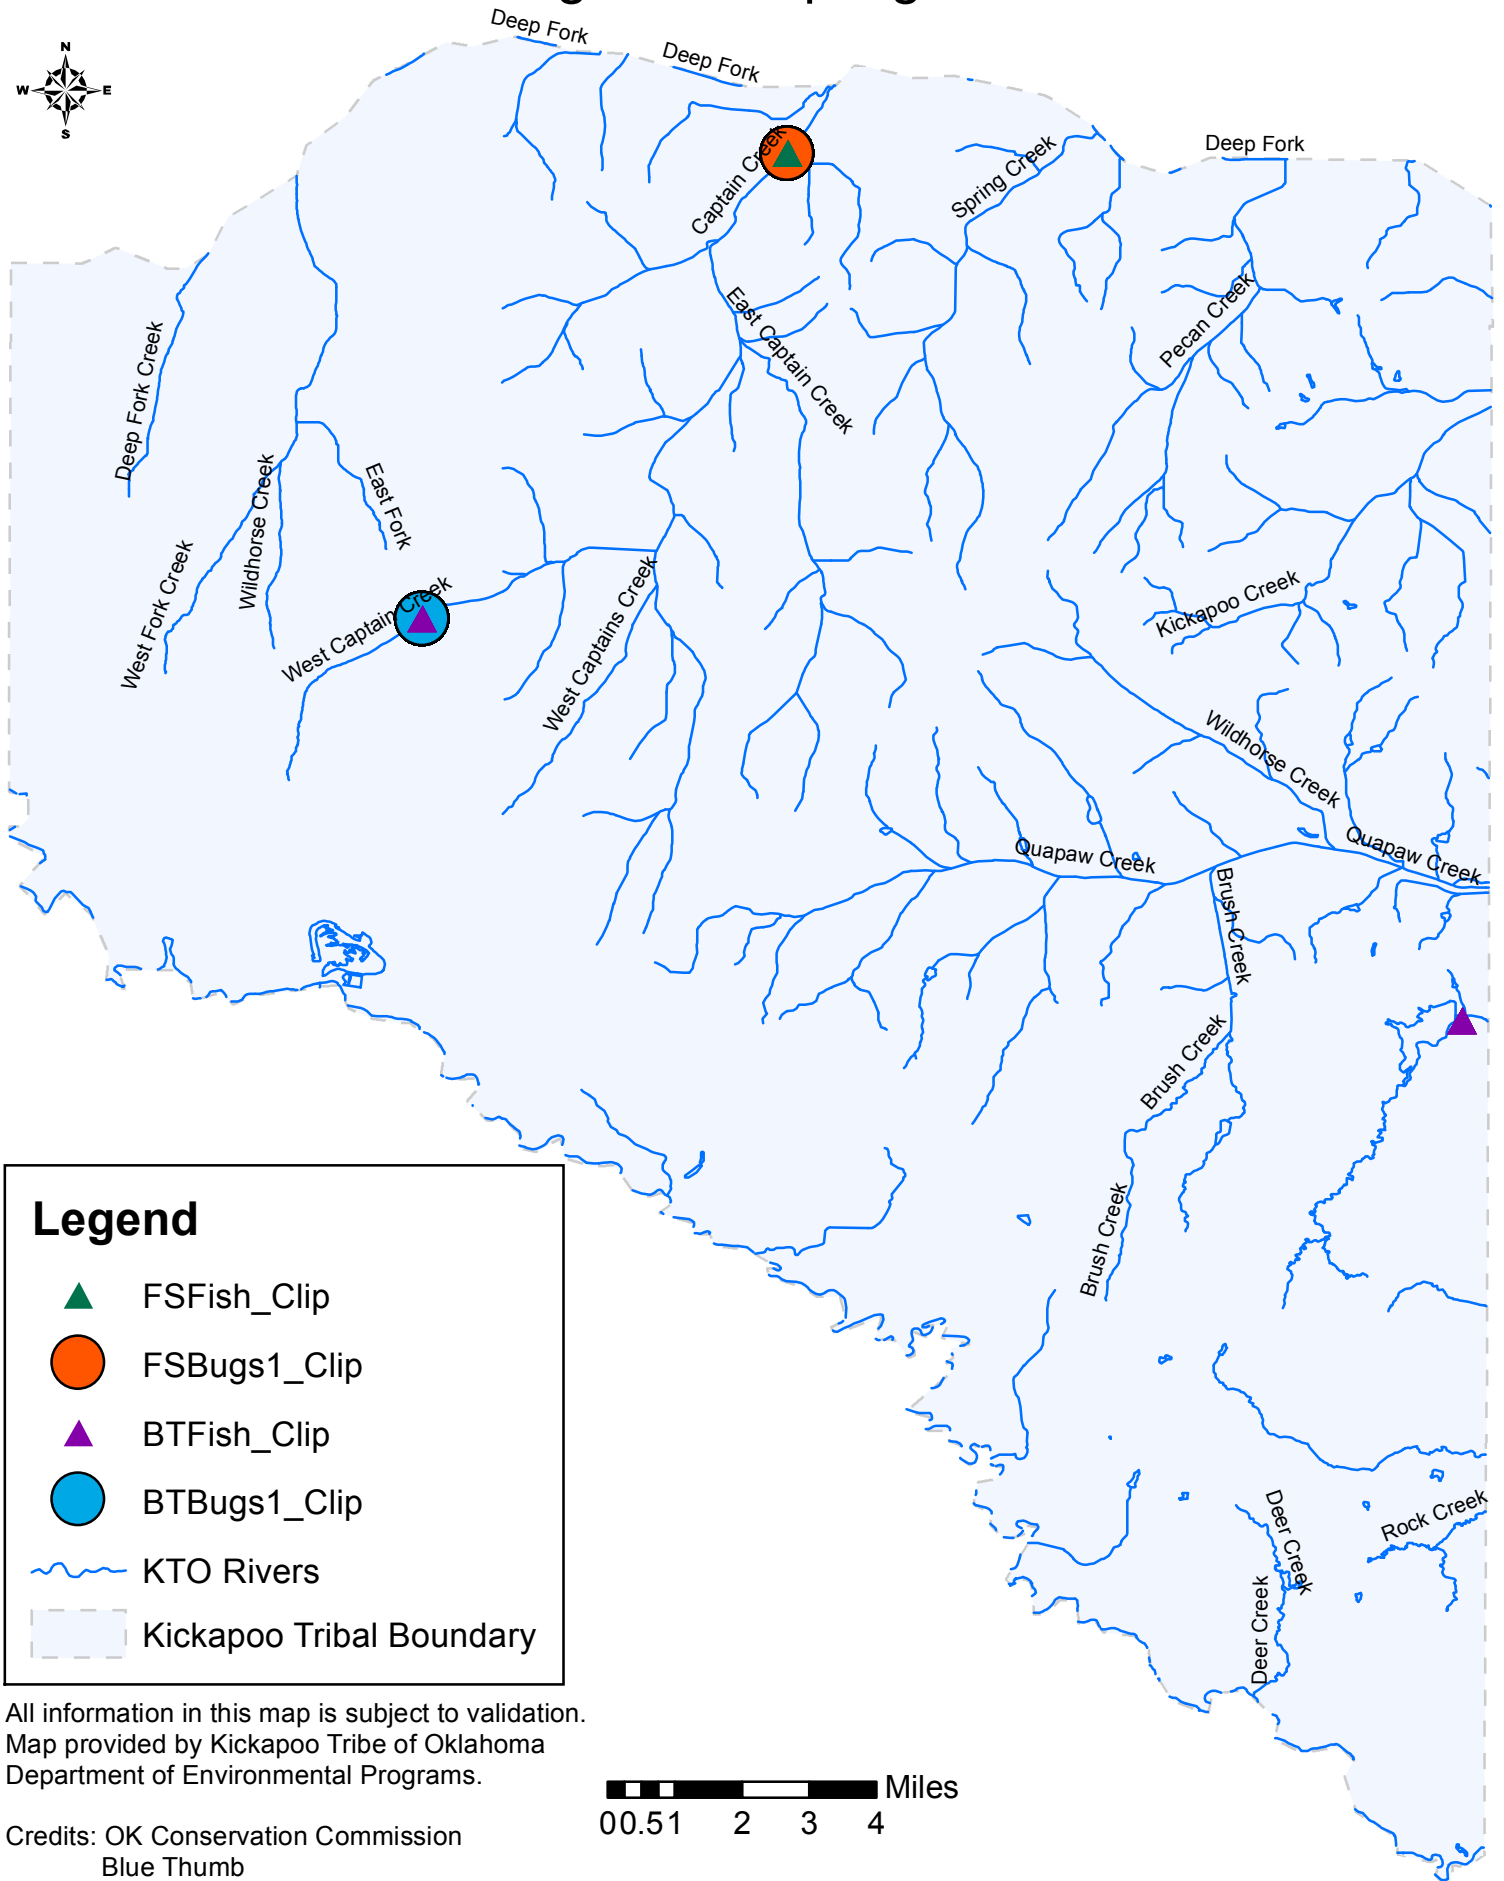

Biological Sampling Sites

Legend

-  FSFish_Clip
-  FSBugs1_Clip
-  BTFish_Clip
-  BTBugs1_Clip
-  KTO Rivers
-  Kickapoo Tribal Boundary

All information in this map is subject to validation.
Map provided by Kickapoo Tribe of Oklahoma
Department of Environmental Programs.

Credits: OK Conservation Commission
Blue Thumb
Dr. Rebecca Bond
Shaun Wiegmann

0 0.5 1 2 3 4 Miles

Author: Darren Shields

Date: 12/31/2013