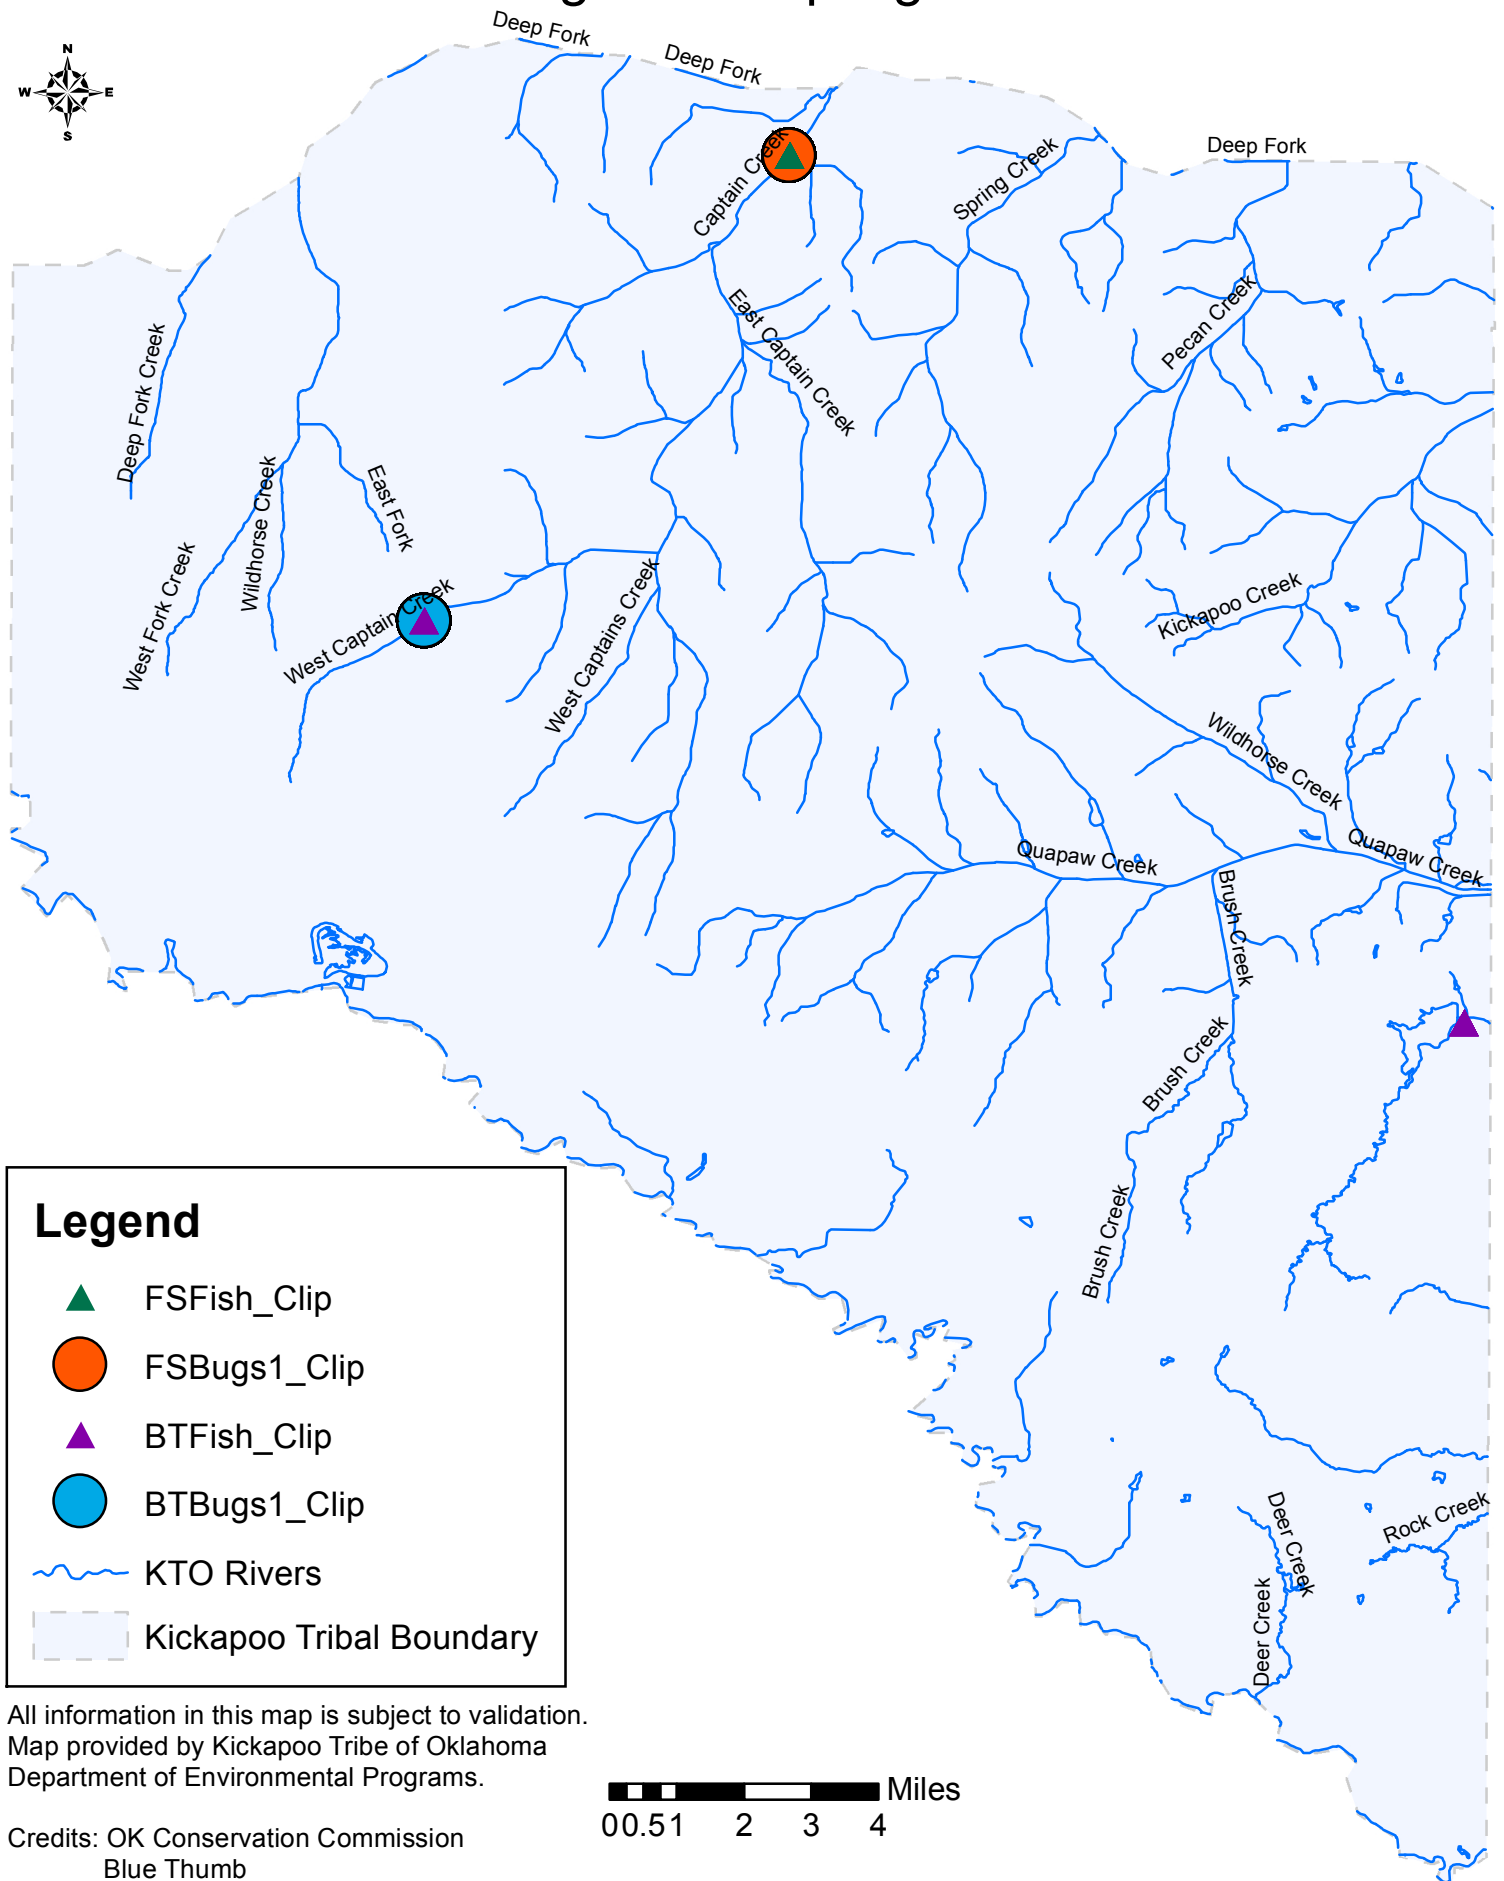

# Biological Sampling Sites

## Legend

- ▲ FSFish\_Clip
- FSBugs1\_Clip
- ▲ BTFish\_Clip
- BTBugs1\_Clip
- ~ KTO Rivers
- ▭ Kickapoo Tribal Boundary

All information in this map is subject to validation.  
Map provided by Kickapoo Tribe of Oklahoma  
Department of Environmental Programs.

Credits: OK Conservation Commission  
Blue Thumb  
Dr. Rebecca Bond  
Shaun Wiegmann

0 0.5 1 2 3 4 Miles

Author: Darren Shields  
Date: 12/31/2013