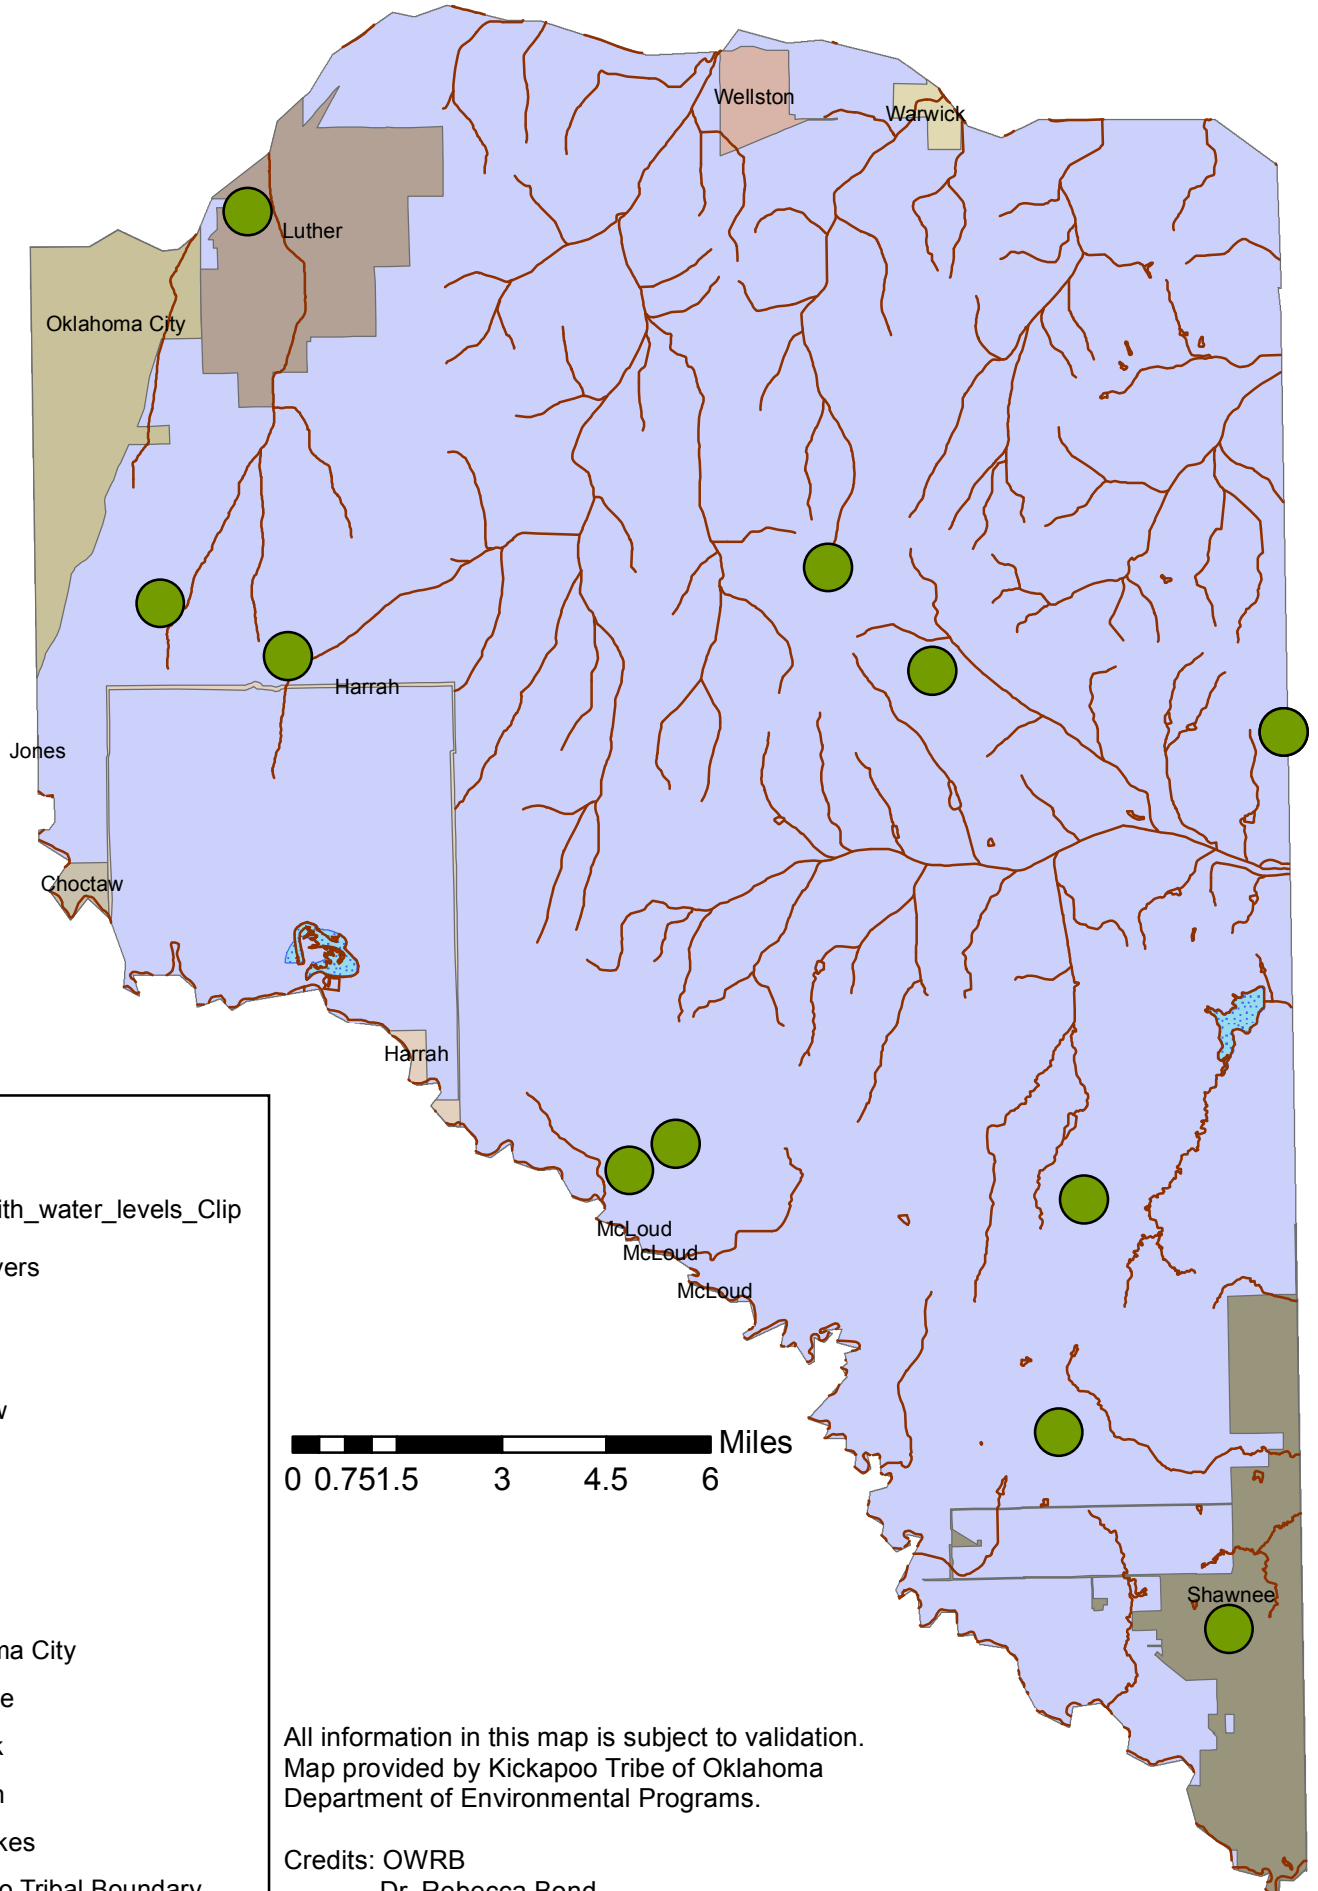

Wells With Water Level Data

Legend

 wells_with_water_levels_Clip

 KTO Rivers

KTO Cities

CITY NAME

 Choctaw

 Harrah

 Jones

 Luther

 McLoud

 Oklahoma City

 Shawnee

 Warwick

 Wellston

 KTO Lakes

 Kickapoo Tribal Boundary

 Miles
0 0.75 1.5 3 4.5 6

All information in this map is subject to validation.
Map provided by Kickapoo Tribe of Oklahoma
Department of Environmental Programs.

Credits: OWRB
Dr. Rebecca Bond
Shawn Wiegmann